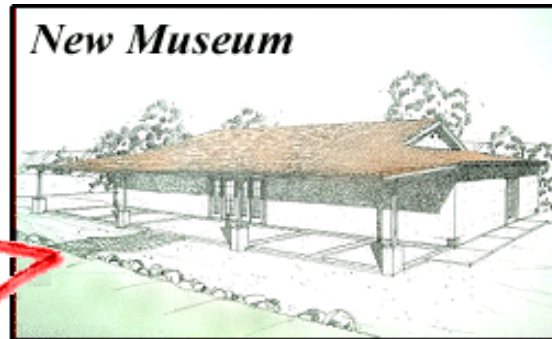

MUSEUM BRICK PROGRAM

... A Walkway Into History

Be a lasting part of our new Rancho Bernardo Historical Society Museum. Your name or message will be deep etched on a 4"x 8" or an 8"x 8" paver brick for installation at our new museum at the historic Bernardo Winery.

4" x 8" BRICK = \$250 - 3 lines, up to 15 characters each line

8" x 8" BRICK = \$500 - 6 lines, up to 15 characters each line

DON'T FORGET A REPLICA BRICK FOR YOUR HOME! ADD \$100

Your REPLICA brick will be sent directly to you when produced.